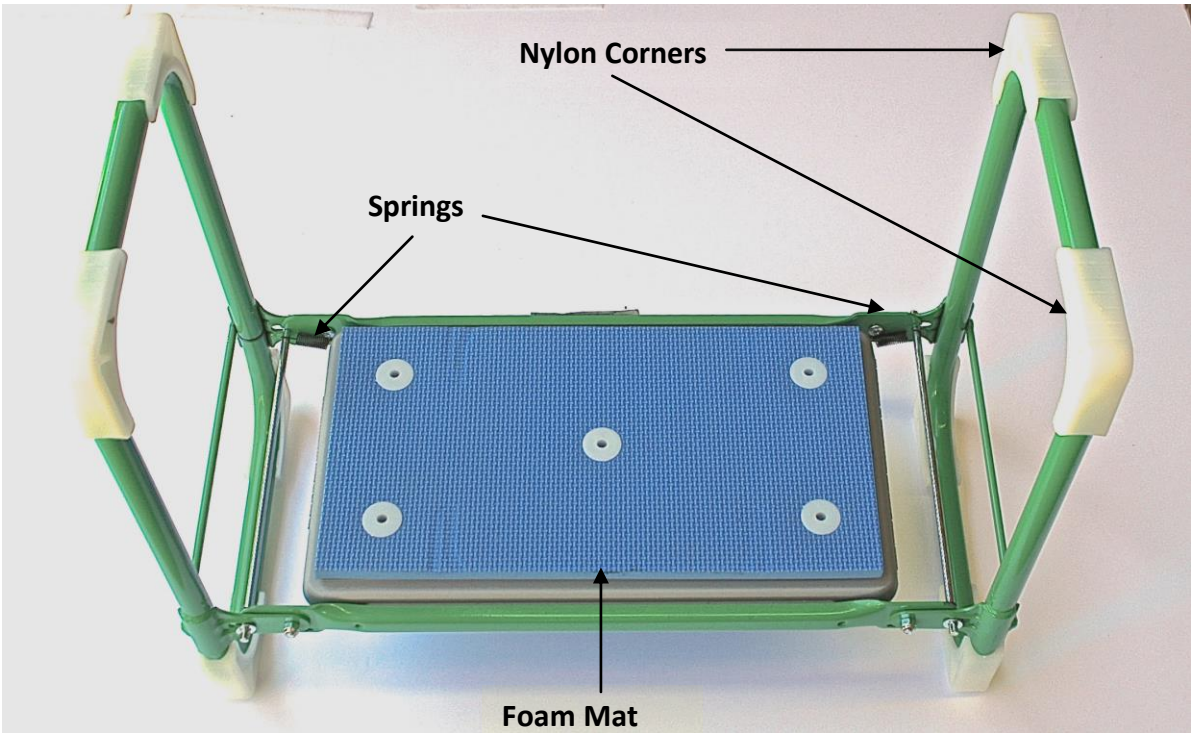

**Model 9114C Garden Kneeler**

Part	Part Number	Description	Price
Nylon Corners	9114C-NC	Stability Feet	\$3
Springs	9114C-S	Springs to fold kneeler	\$2

**Upper and Lower Foam Mats and Nylon Retention Clips available upon request**