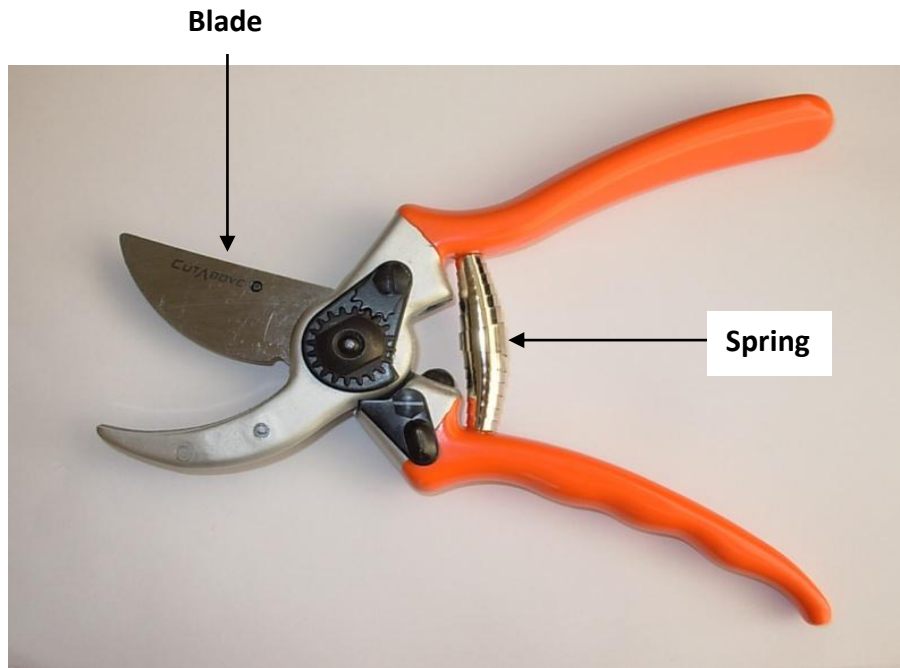

## Model 4323 – Drop Forged Secateurs

Part	Part Number	Description	Price
Blade	4323-B	Blade Nut Nut	\$10
Spring	4323-S	Spring	\$2

**Note:** Centre nut and bolt, gear screw and locking screw available upon request