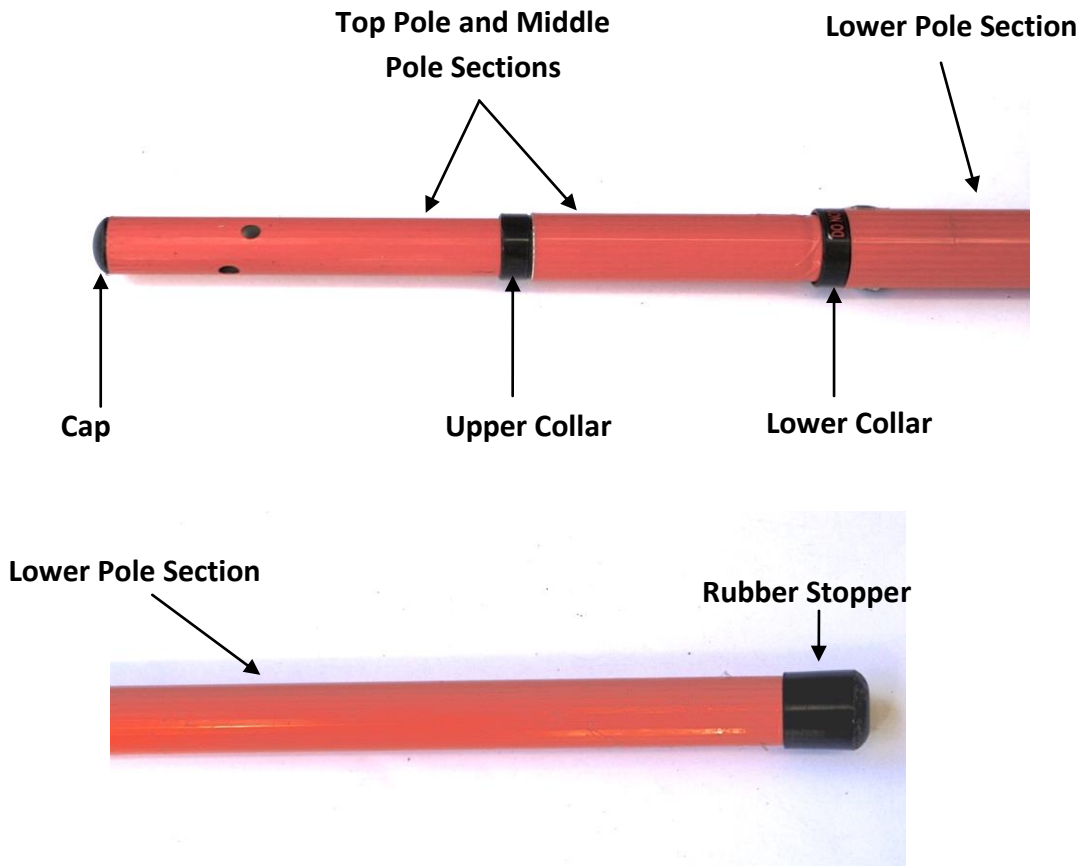

Model 5117-6**6M Pruning Pole**

Part	Part Number	Description	Price
Cap	5117-5 P	Top End Cap	\$2
Top & Middle Pole Sections	5117-6 TMP	Upper 2 Sections (come as one piece)	\$50
Lower Pole Section	5117-6 LP	Lower Pole Section	\$50
Upper Collar	5117-5 UC	Plastic Floating Collar	\$2
Lower Collar	5117-5 LC	Plastic Floating Collar	\$2
Rubber Stopper	5117-5 RS	Rubber Stopper	\$2