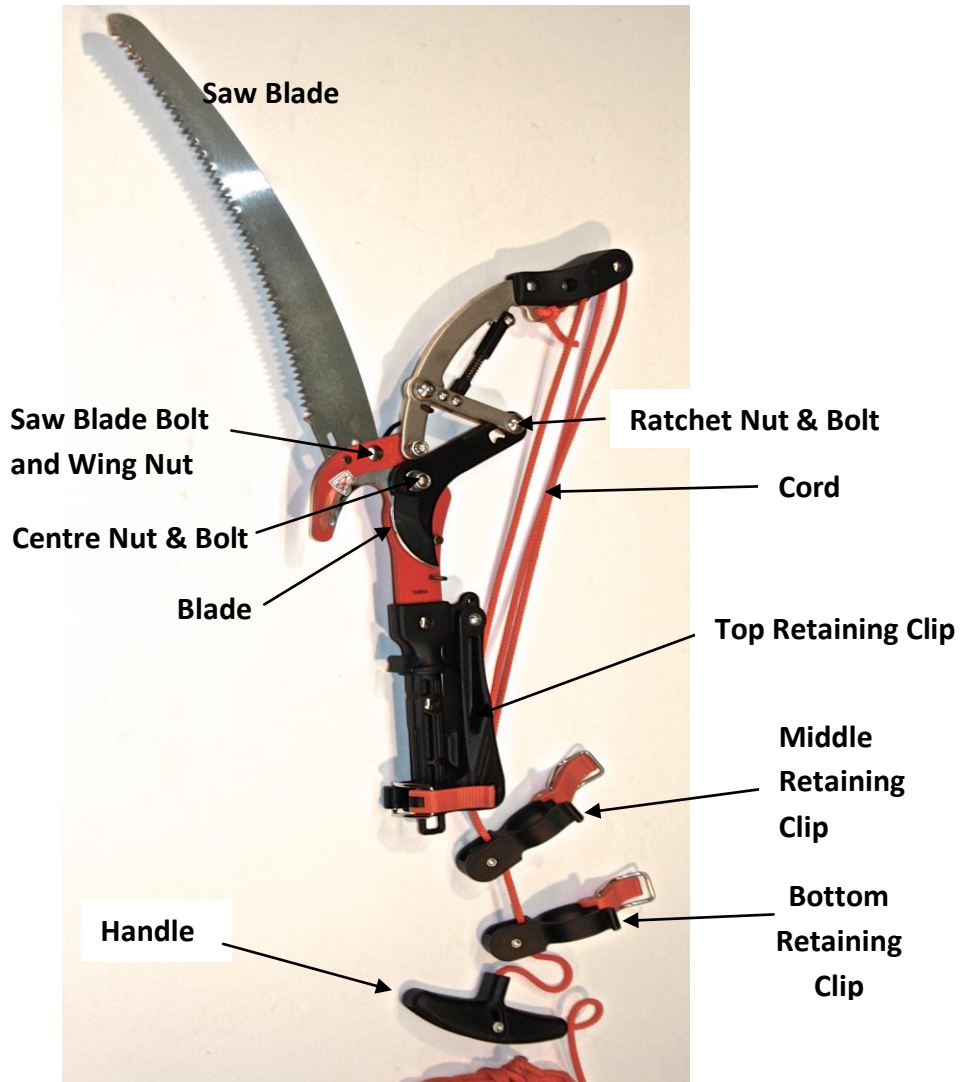

Model 5602W Ratchet Pruner & Saw Blade

Part	Part Number	Description	Price
Saw Blade	5602W-SB	Saw Blade	\$18
Saw Blade Bolt	5602W-SBS	Bolt & Wing Nut	\$2
Blade	5602W-B	Bypass Blade	\$12
Centre Nut & Bolt	5602W-C	Nut and Bolt for Blade	\$2
Ratchet Nut & Bolt	5602W-R	Ratchet Nut & Bolt	\$2
Cord	5602W-NC	Nylon Cord	\$5
Retaining Clip	5602W-TRC	Top Retaining Clip	\$7
Retaining Clip	5602W-MRC	Middle Retaining Clip	\$5
Retaining Clip	5602W-BRC	Bottom Retaining Clip	\$5
Handle	5602W-H	Adjustable Handle	\$5