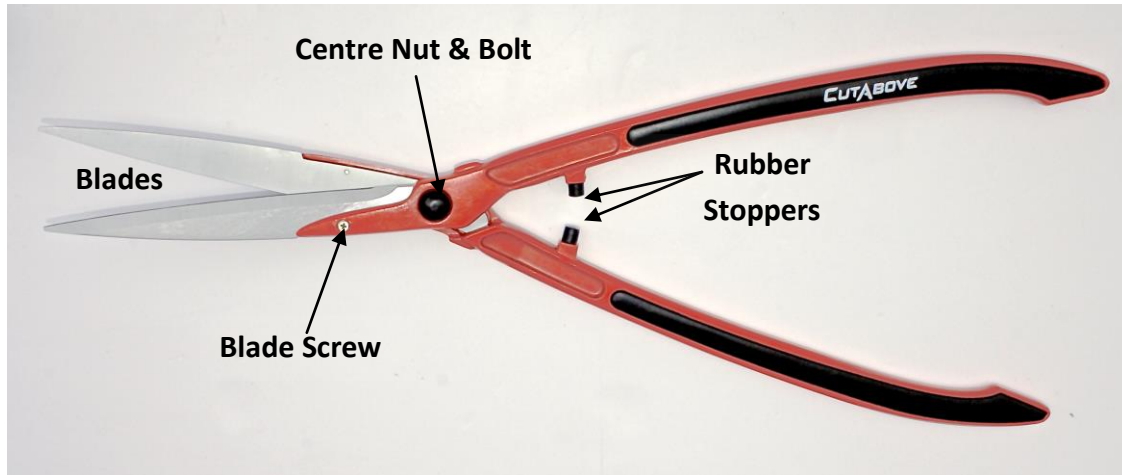

Model 2167 10" Hedge Shears

Part	Part Number	Description	Price
Blades	2167-B	Two Blades (includes screws)	\$18
Blade Screws	2167-BS	2 Screws (1 per Blade)	\$2
Centre Nut & Bolt	2167-C	Centre Nut & Bolt	\$2
Rubber Stoppers	2167-RS	2 Rubber Stoppers	\$2