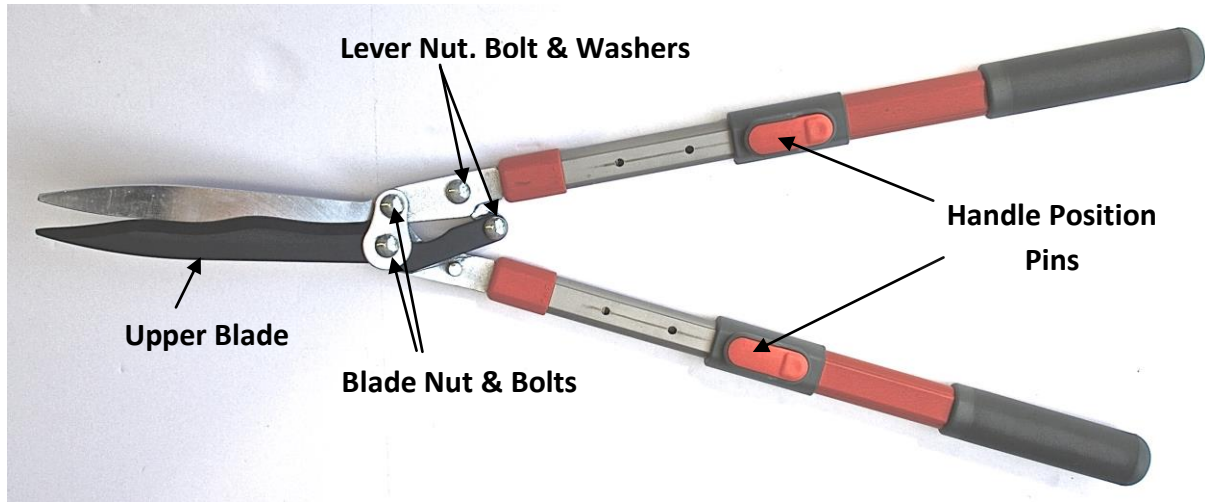

## Model 2003 9" Hedge Shears

Part	Part Number	Description	Price
Black Blade	2003-B	Black Blade	\$15
Blade Nut & Bolts	2003-NB	Nut & Bolt	\$2
Lever Nuts & Bolts	2003-LNB	Nut, Bolt & Washer	\$2
Handle Position Pin	2003-P	Handle Position Pin	\$2