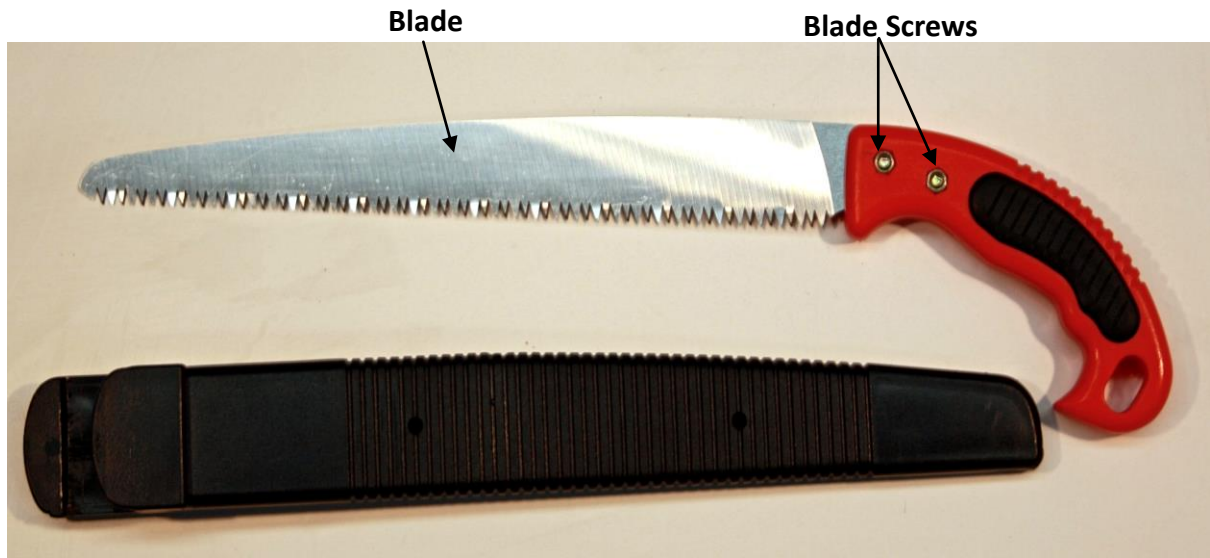

**Model 8213**

**300mm Saw**

Part	Part Number	Description	Price
Blade	8213-B	Upper Blade	\$15
Blade Screws	8213-P	2 x Phillips Head Nuts & Bolts	\$2