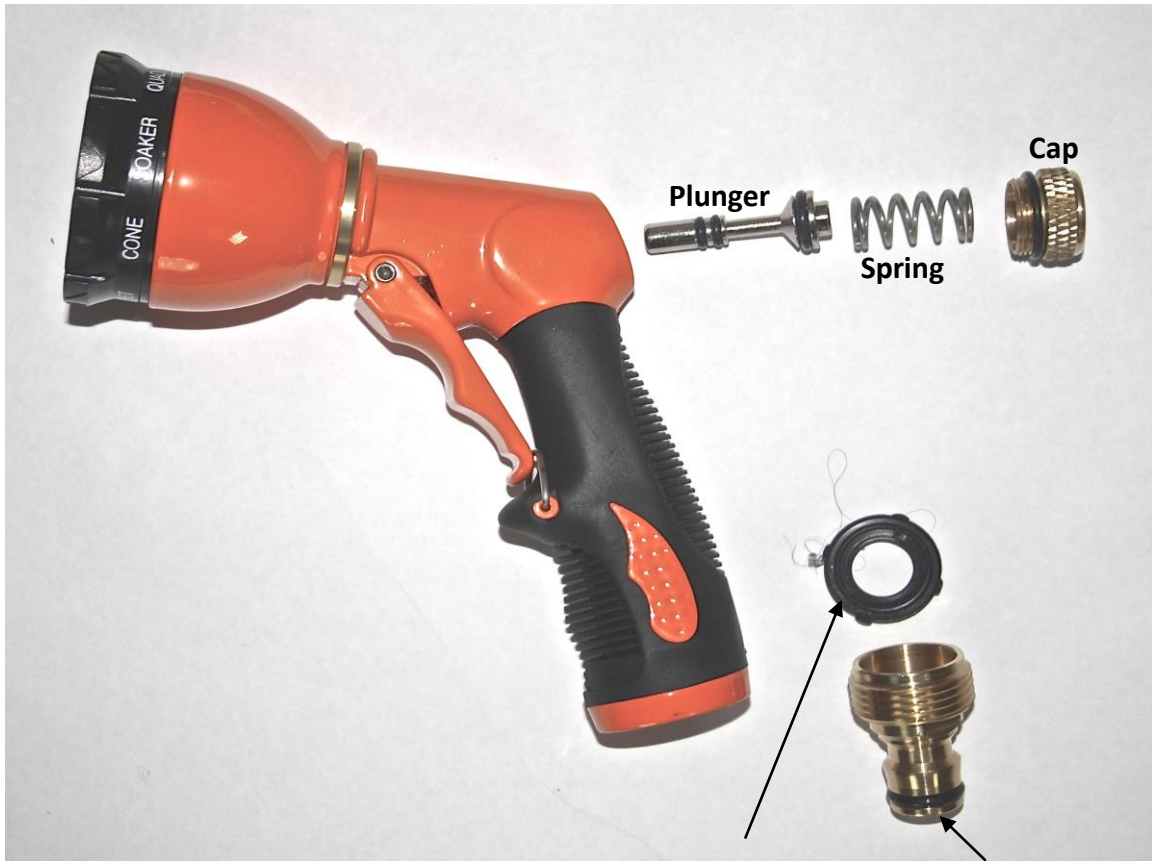

Model 1150 8 Pattern Spray Nozzle

Rubber Washer
Brass Hose Connector

Part	Part Number	Description	Price
Plunger	1150-P	Stainless Steel Plunger with 'O' Rings	\$3
Spring	1150-S	Stainless Steel Spring	\$2
Cap	1150-C	Cap (includes 'O' Ring)	\$2
Rubber Washer	1150-W	Rubber Washer	\$2
Brass Hose Connector	1150-H	Brass Hose Connector (includes 'O' Ring)	\$3