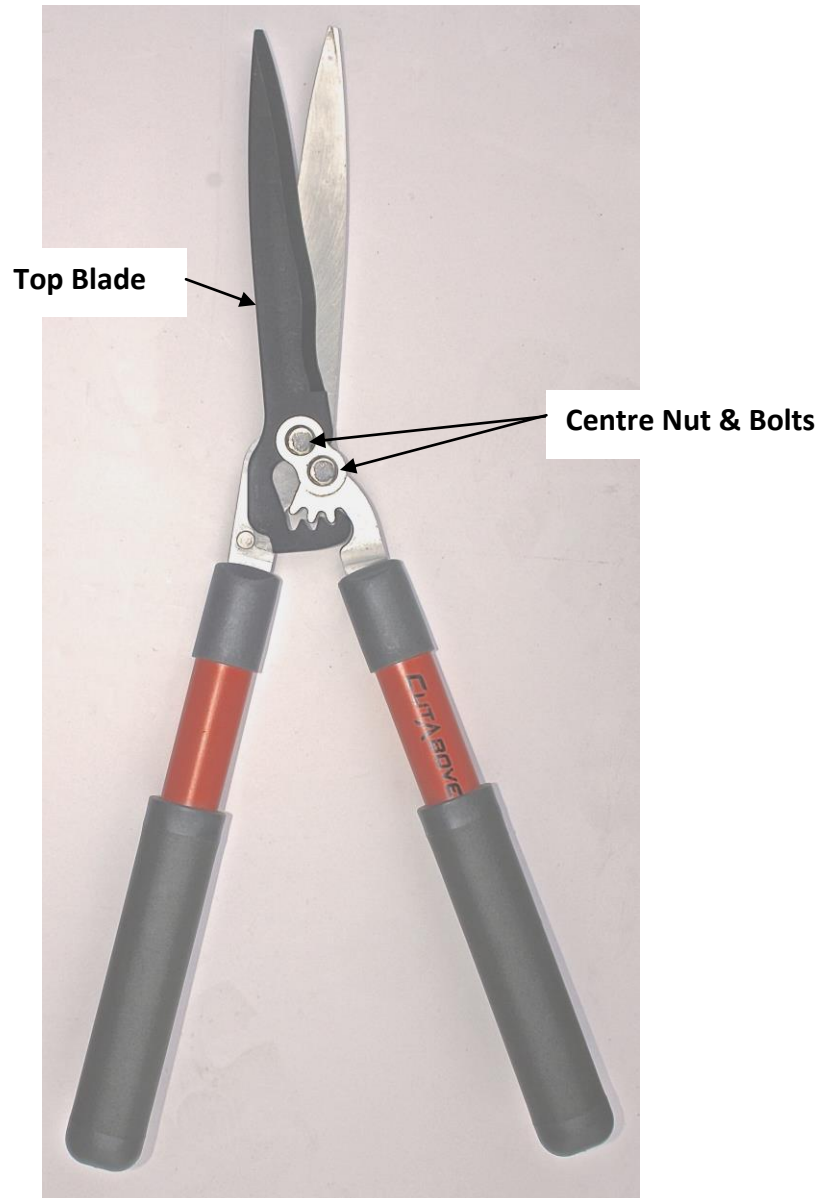

Model 1323**8" Gear Action Shears**

Part	Part Number	Description	Price
Centre Nut & Bolt	1323-NB	Bolt, Split Washer, Nut (one set)	\$2
Top Blade	1323-B	Top Blade with Gear Action	\$15