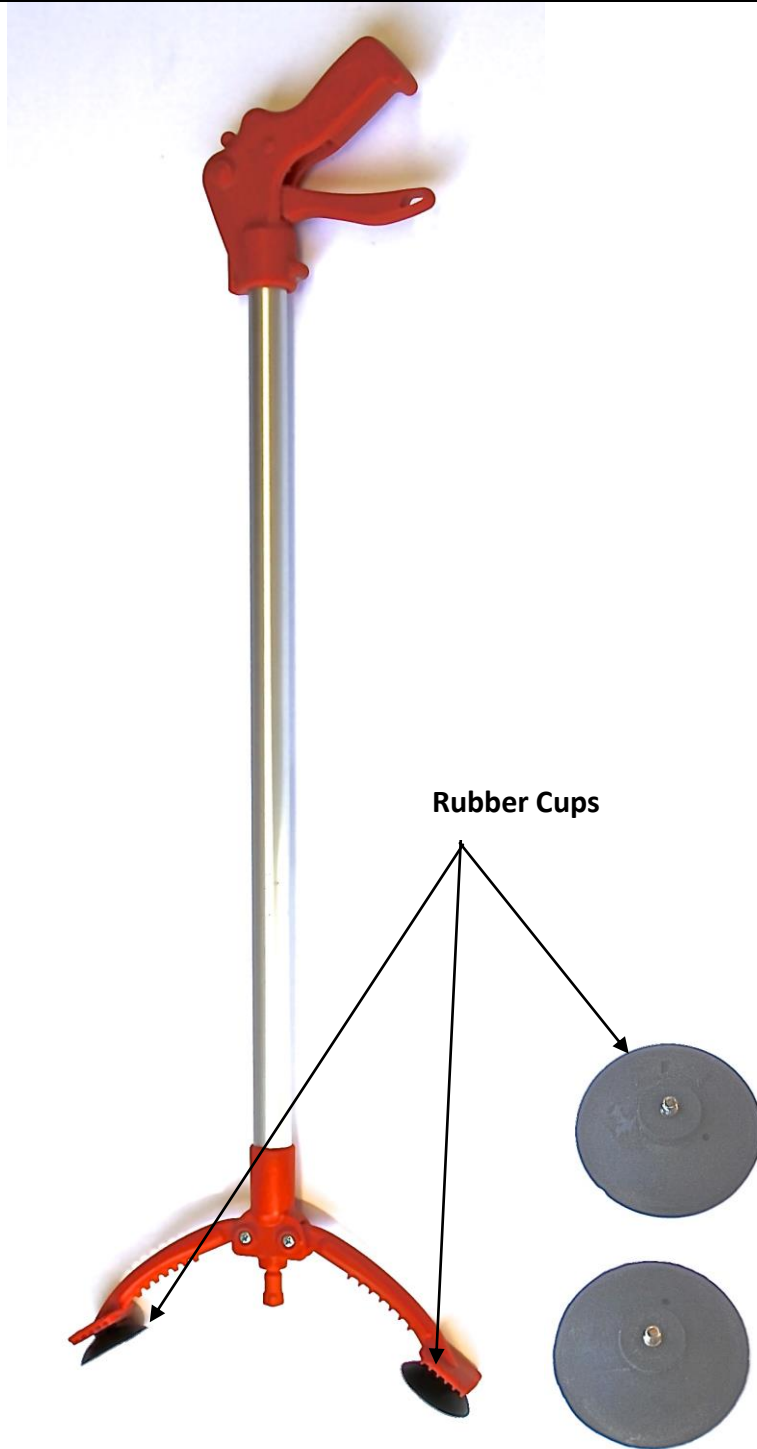

Model 9969 Pick Up Tool

Part	Part Number	Description	Price
Rubber Cups	9969-R	2 x Screw-in Rubber Cups	\$5