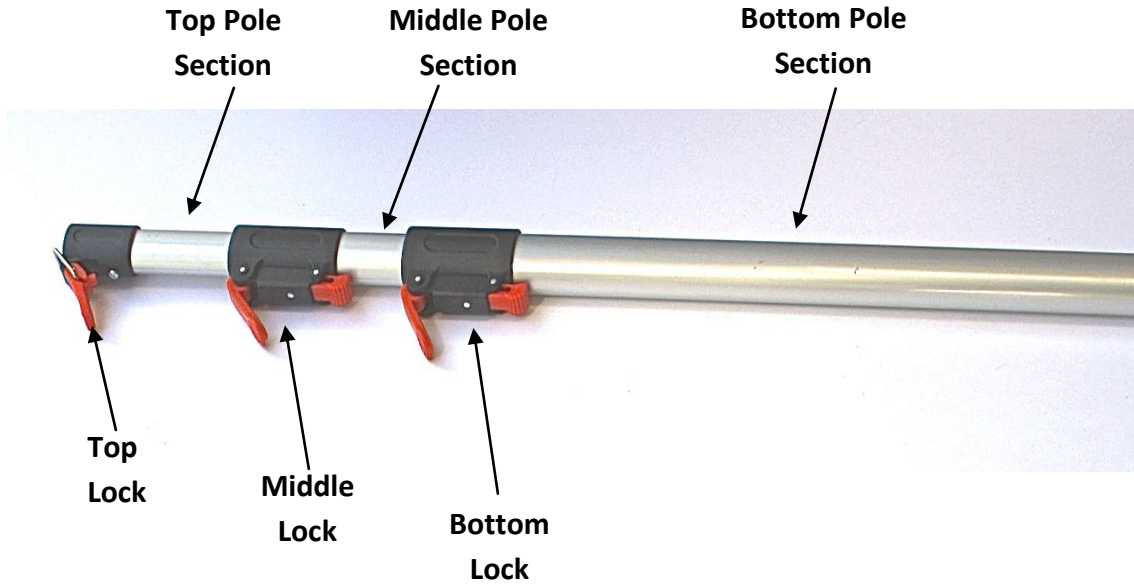

Model 5602T-5M 5M Heavy Duty Pro Pole

Part	Part Number	Description	Price
Top Lock	5602T-5M-TL	Top pole lock	\$4
Middle Lock	5602T-5M-ML	Middle Pole Lock	\$8
Bottom Lock	5602T-5M-BL	Bottom Pole Lock	\$8
Top Pole	5602T-5M-TS	Top Pole Section	\$30
Middle Pole	5602T-5M-MS	Middle Pole Section	\$30
Bottom Pole	5602T-5M-BS	Bottom Pole Section	\$35