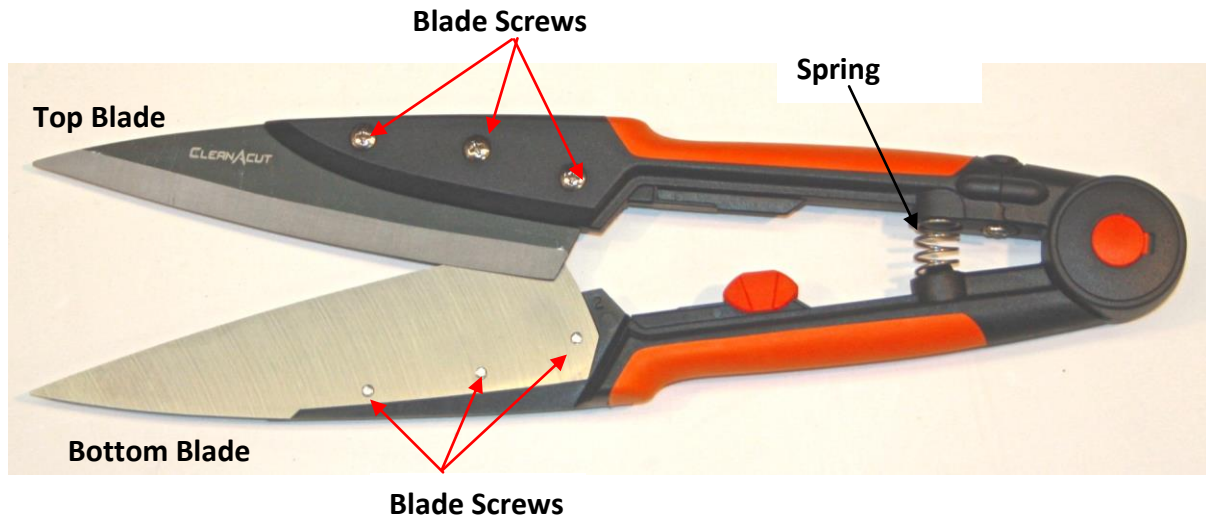

Model 4714 Topiary Shears

Part	Part Number	Description	Price
Blades	4714 - B	2 Blades	\$15
Spring	4714 - S	Spring	\$2
Blade Screws	4714 - BS	3 Blade Screws	\$2