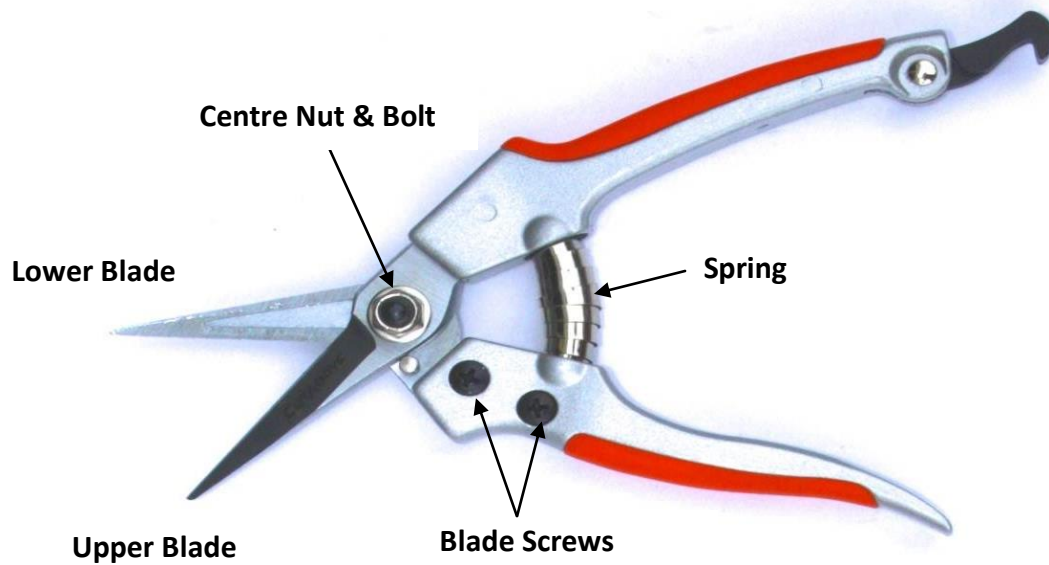

Model 4358A Silver Series 63mm Offset Blade

Part	Part Number	Description	Price
Blade	4358A-UB	Upper Blade	\$7
Blade	4358A-LB	Lower Blade	\$7
Blade Screws	4358A-P	2 x Phillips Head Screws	\$2
Centre Nut & Bolt	4358A-C	Bolt, Nut & Washer	\$2
Spring	4358A-S	Volute Spring	\$2