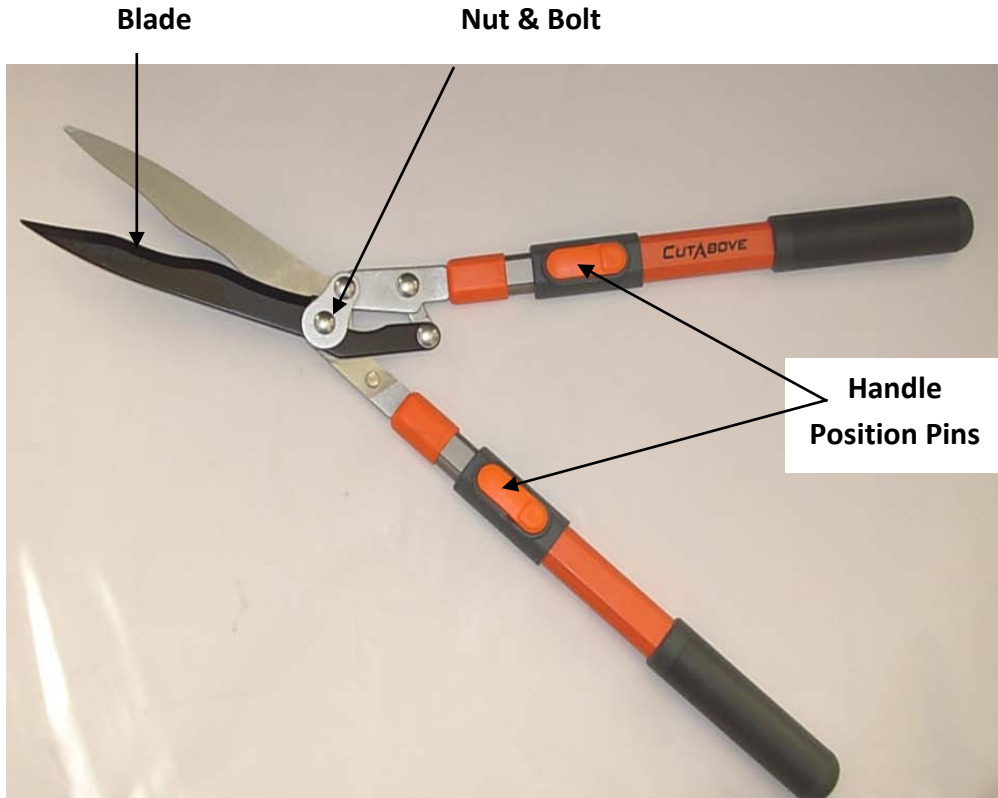

Model 2003 – 9” Hedge Shears

Part	Part Number	Description	Price
Blade	2003-B	Blade	\$15
Nut & Bolt	2003-C	Nut & Bolt	\$2
Pin	2002-P	Handle Position Pin	\$2